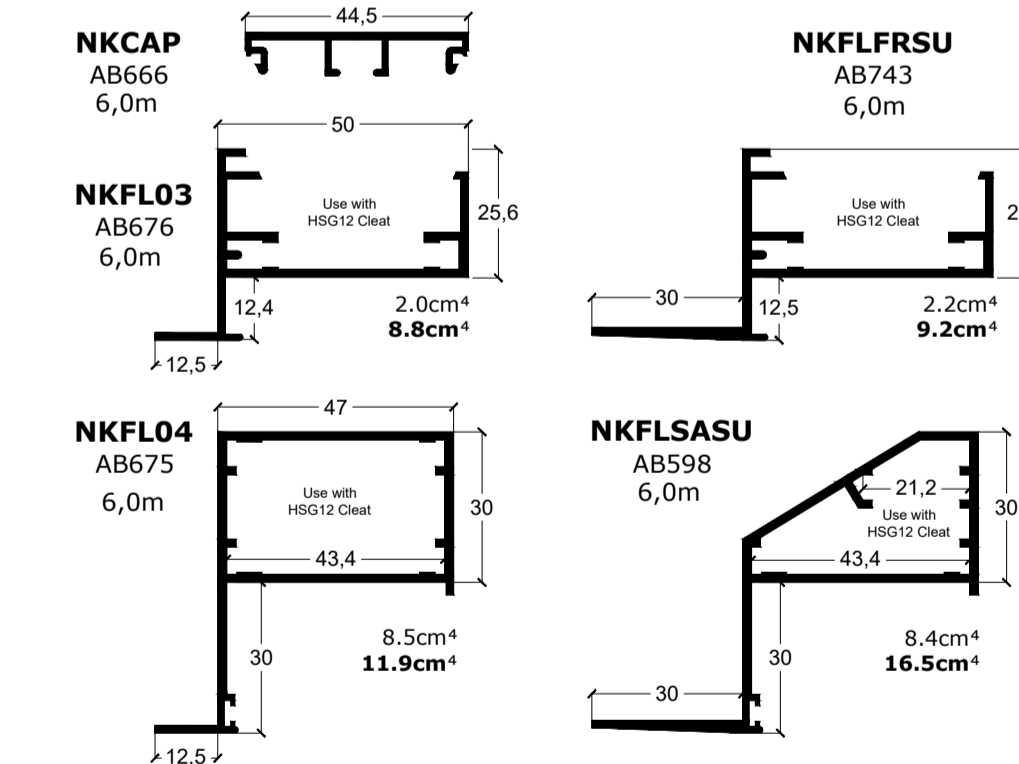

FLUSH GLAZING