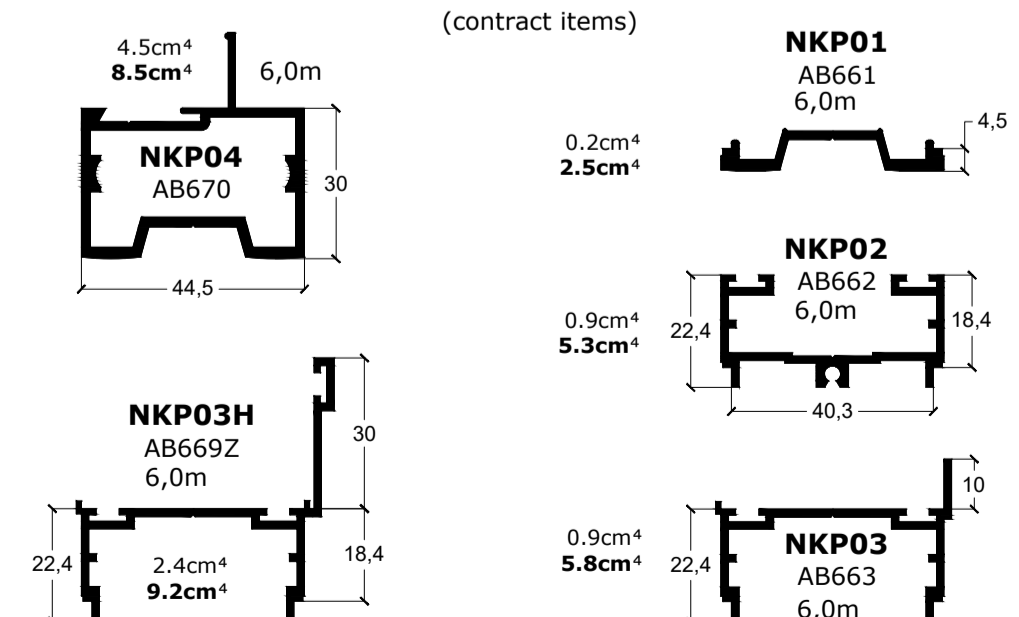

VISTA FOLD

PIVOT WINDOW

FLY SCREEN