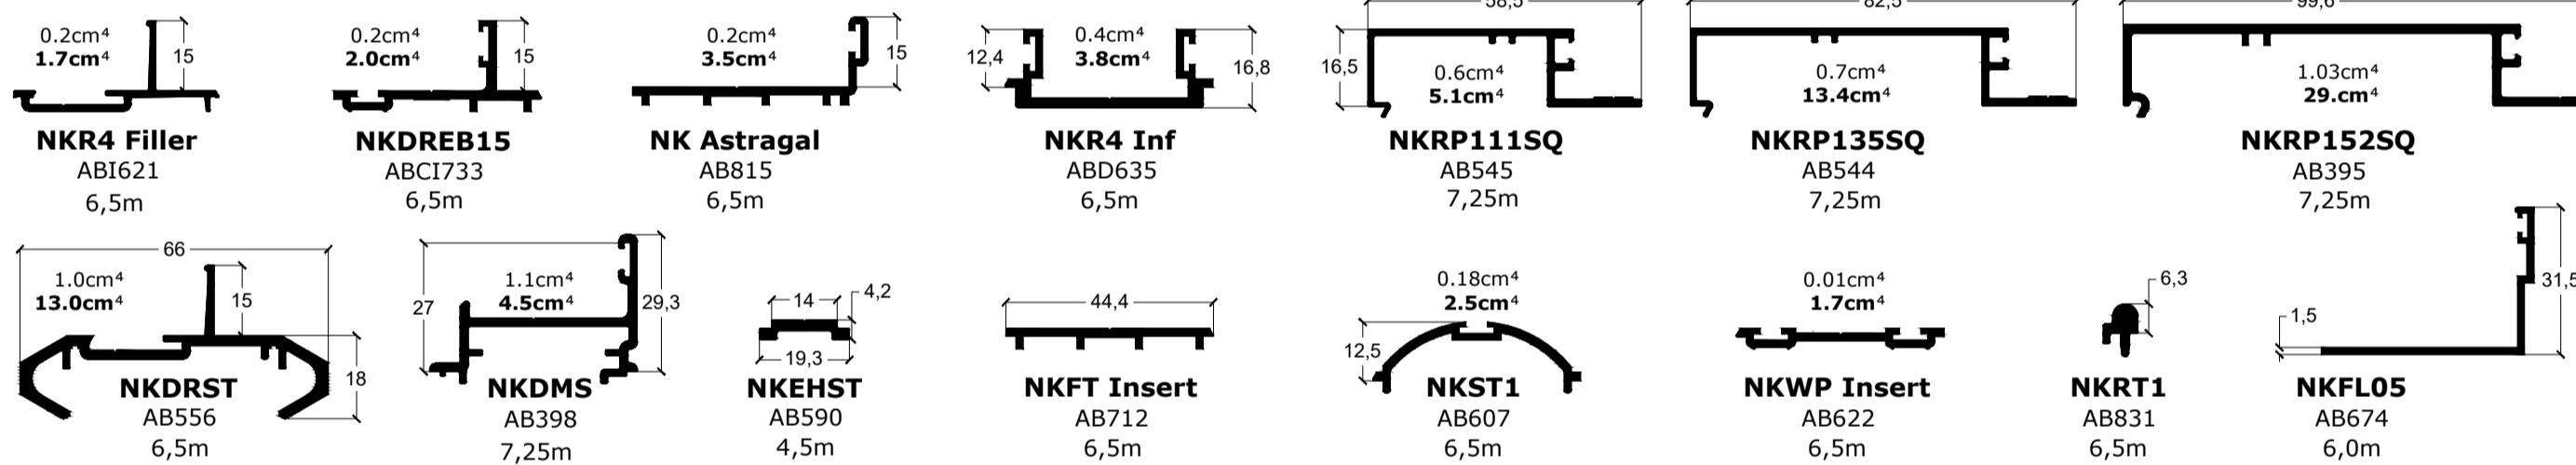

SHOP FRONT ADAPTORS & FILLERS