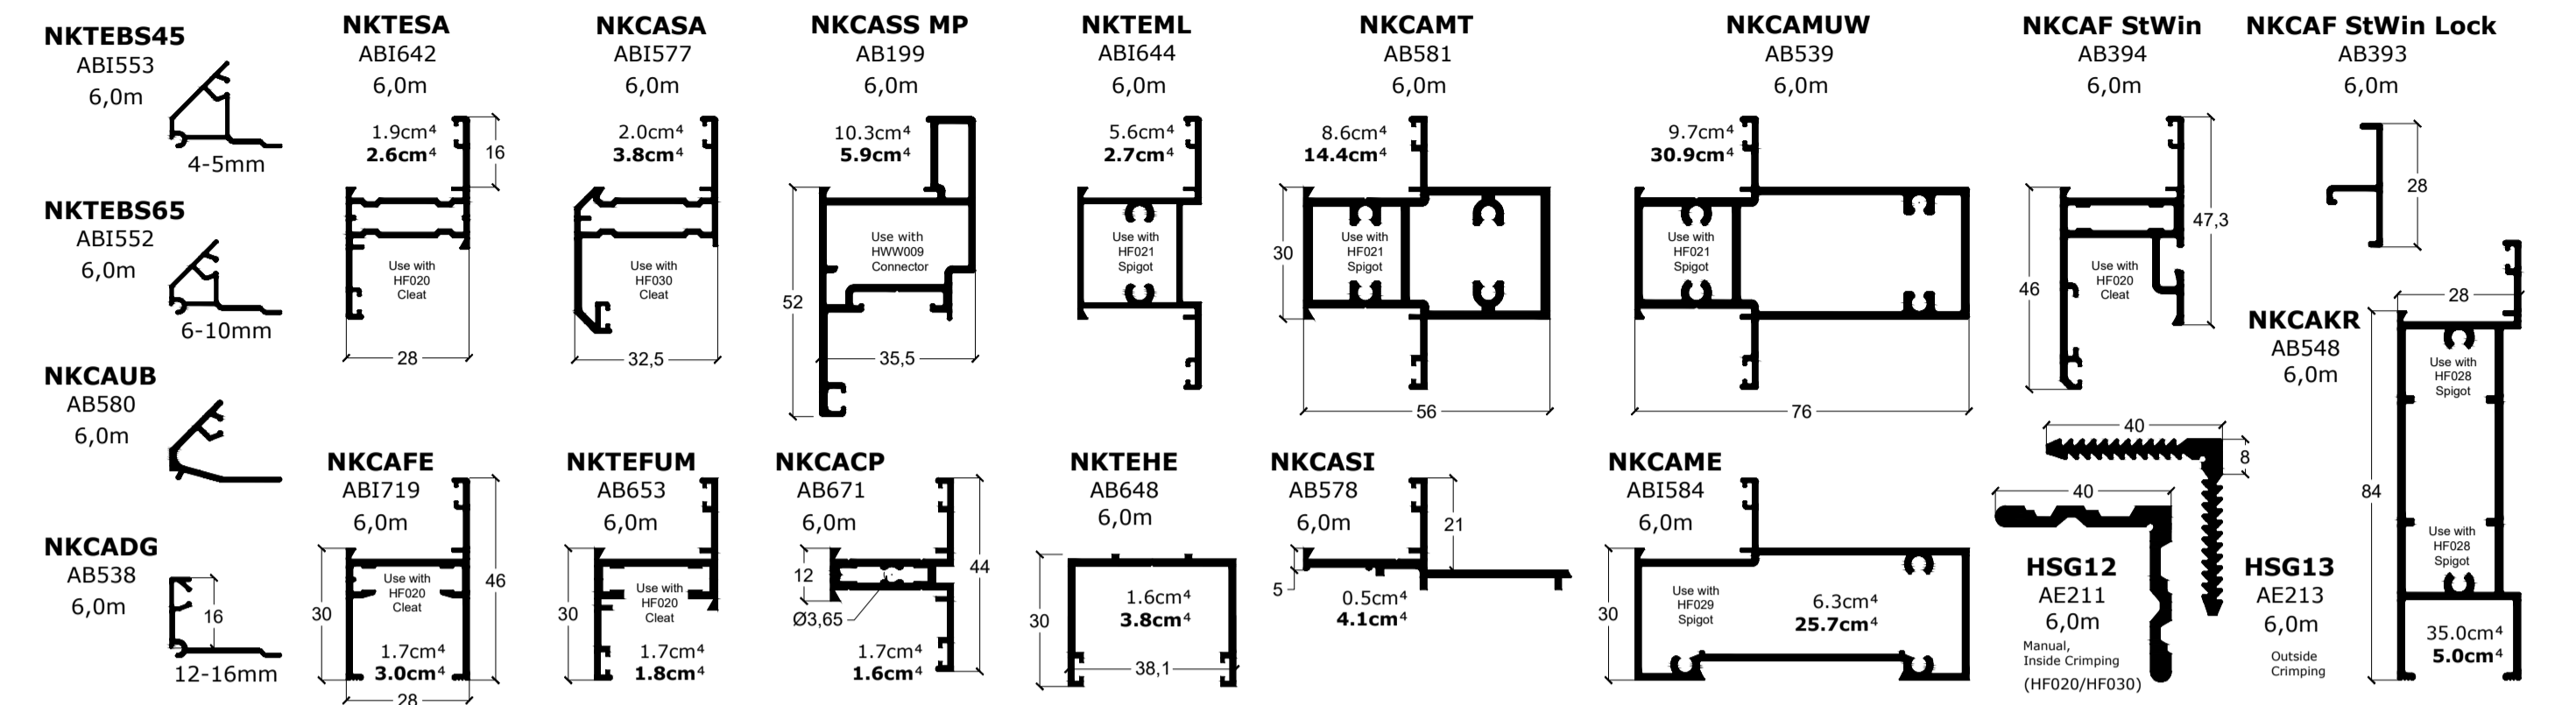

SHOP FRONT MULLION TRANSOM & GLAZING BEADS

SHOP FRONT ADAPTORS & FILLERS

DOOR SECTIONS

HEAD & CORNER

CASEMENT

GALAXY

FLUSH GLAZING

FOLDAWAY

VISTA FOLD

PIVOT WINDOW

FLY SCREEN