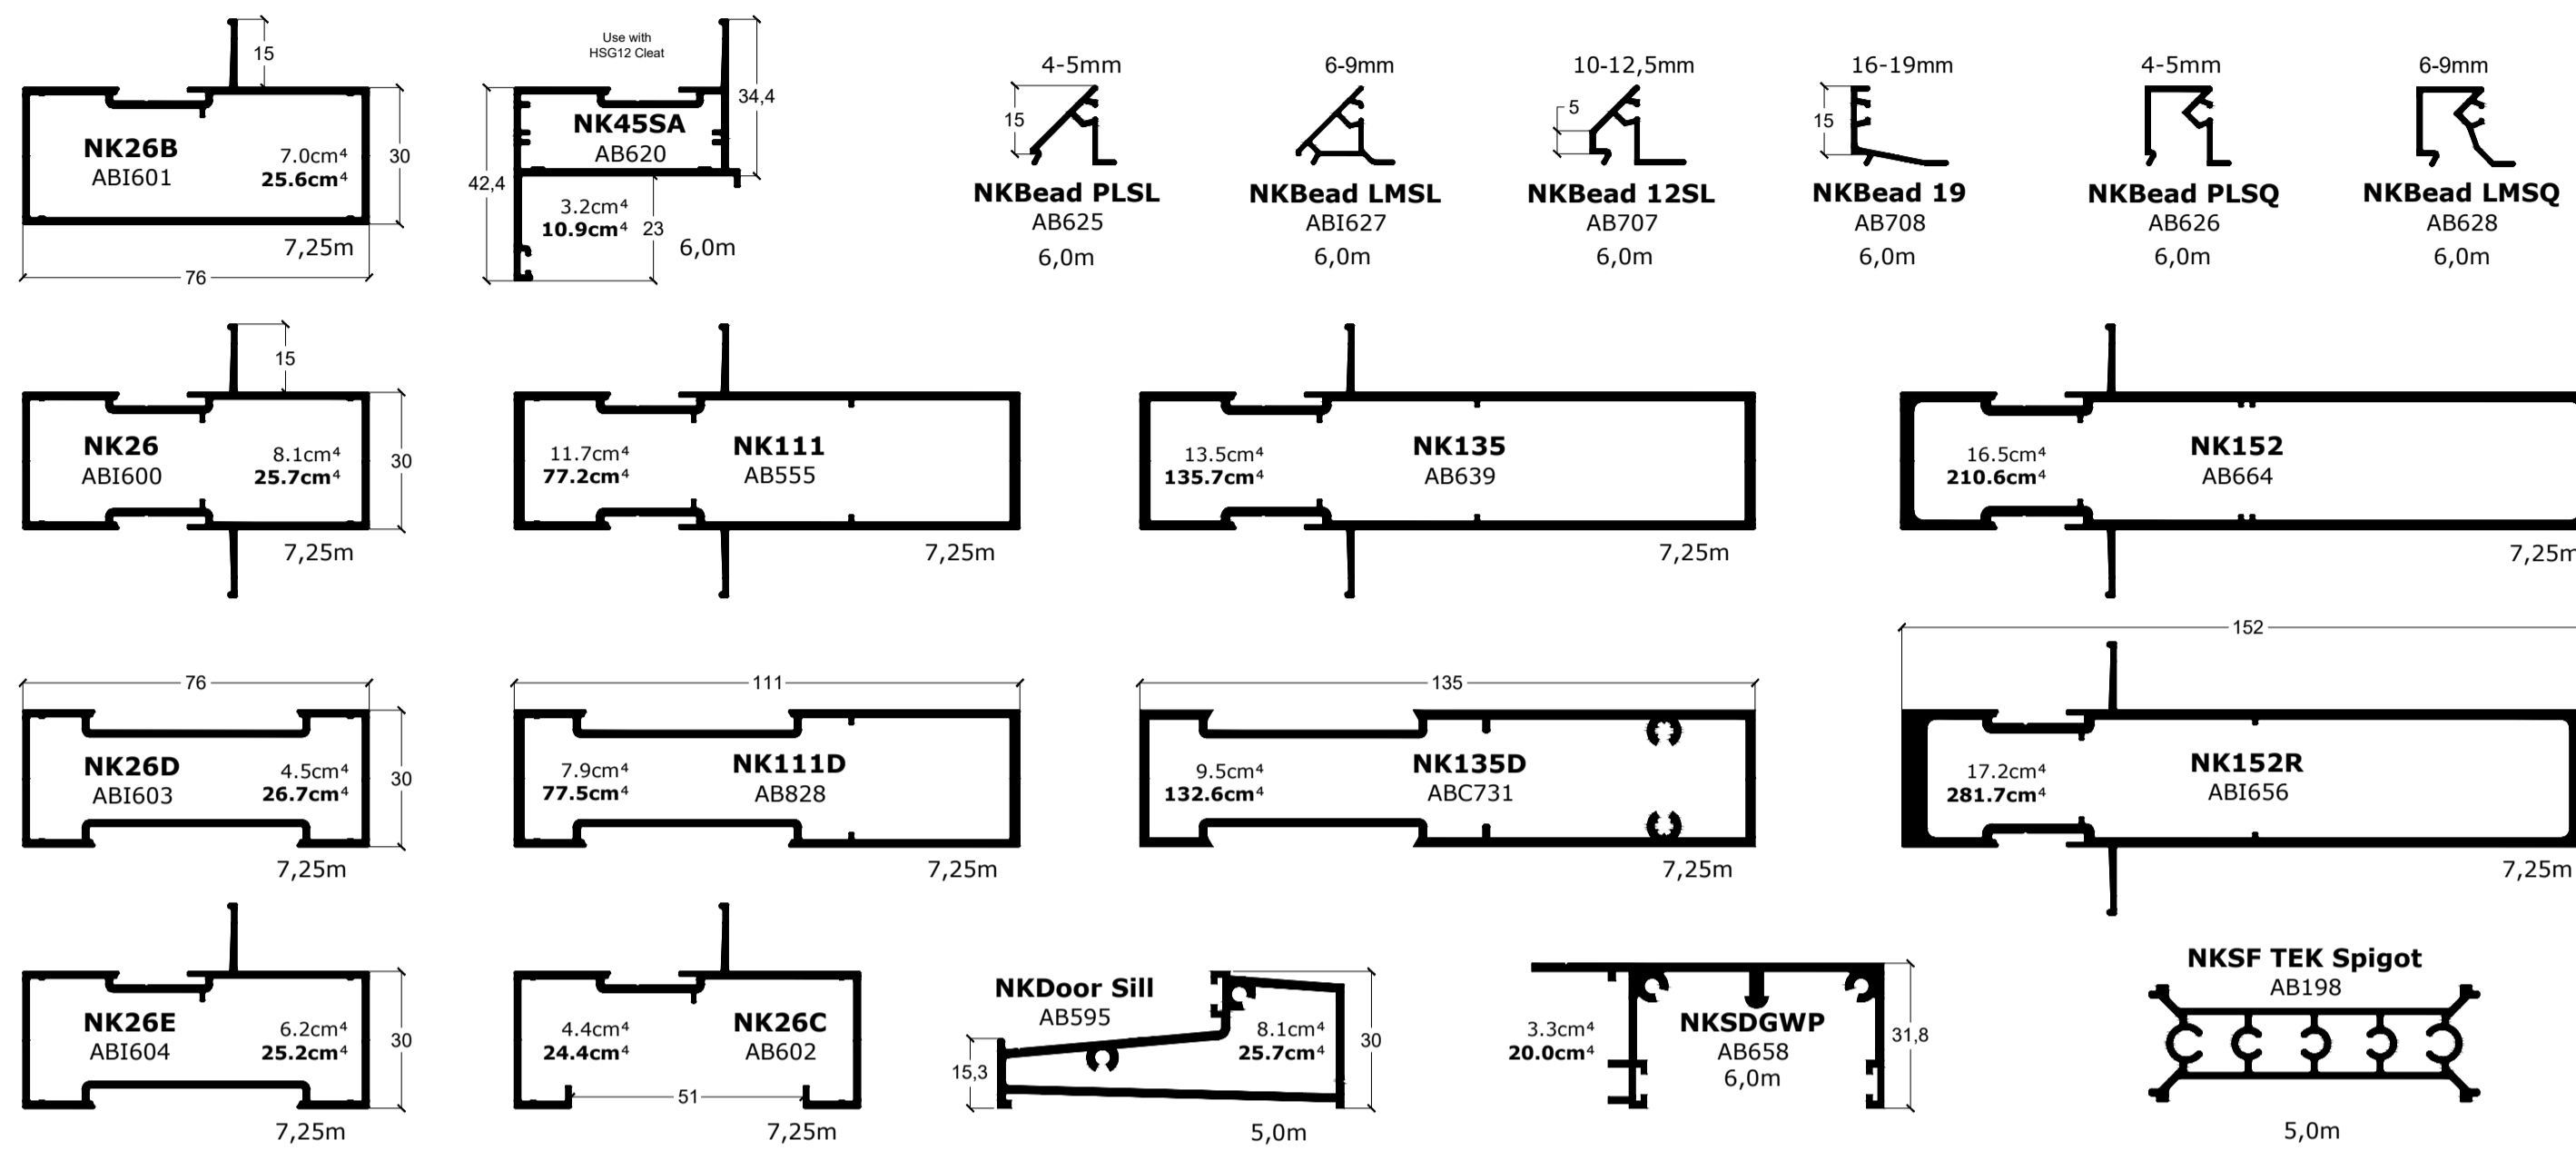

SHOP FRONT MULLION TRANSOM & GLAZING BEADS

SHOP FRONT ADAPTORS & FILLERS

DOOR SECTIONS

HEAD & CORNER

CASEMENT

GALAXY

FLUSH GLAZING

FOLDAWAY

VISTA FOLD

PIVOT WINDOW

FLY SCREEN