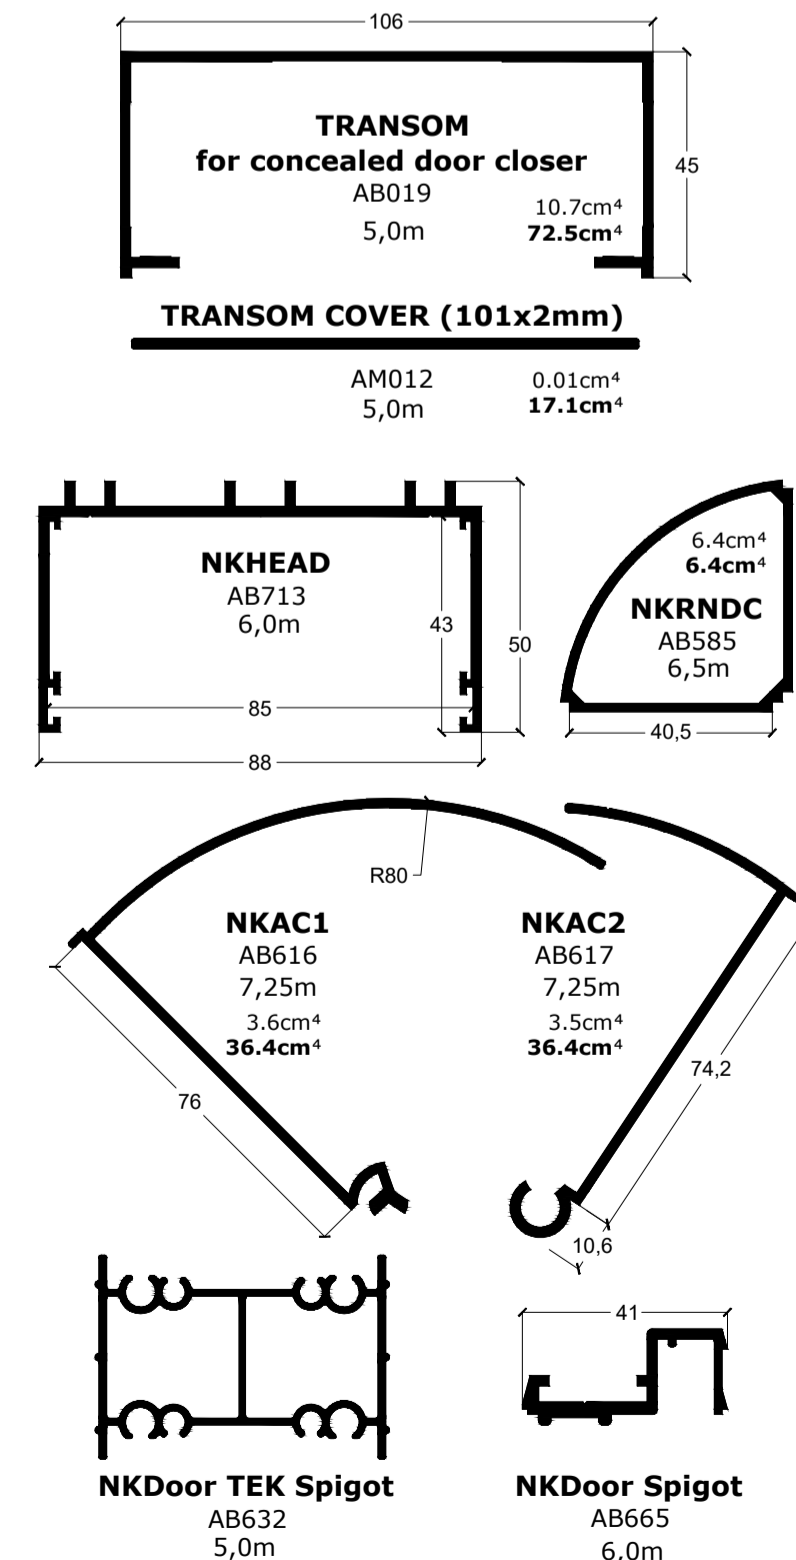

HEAD & CORNER