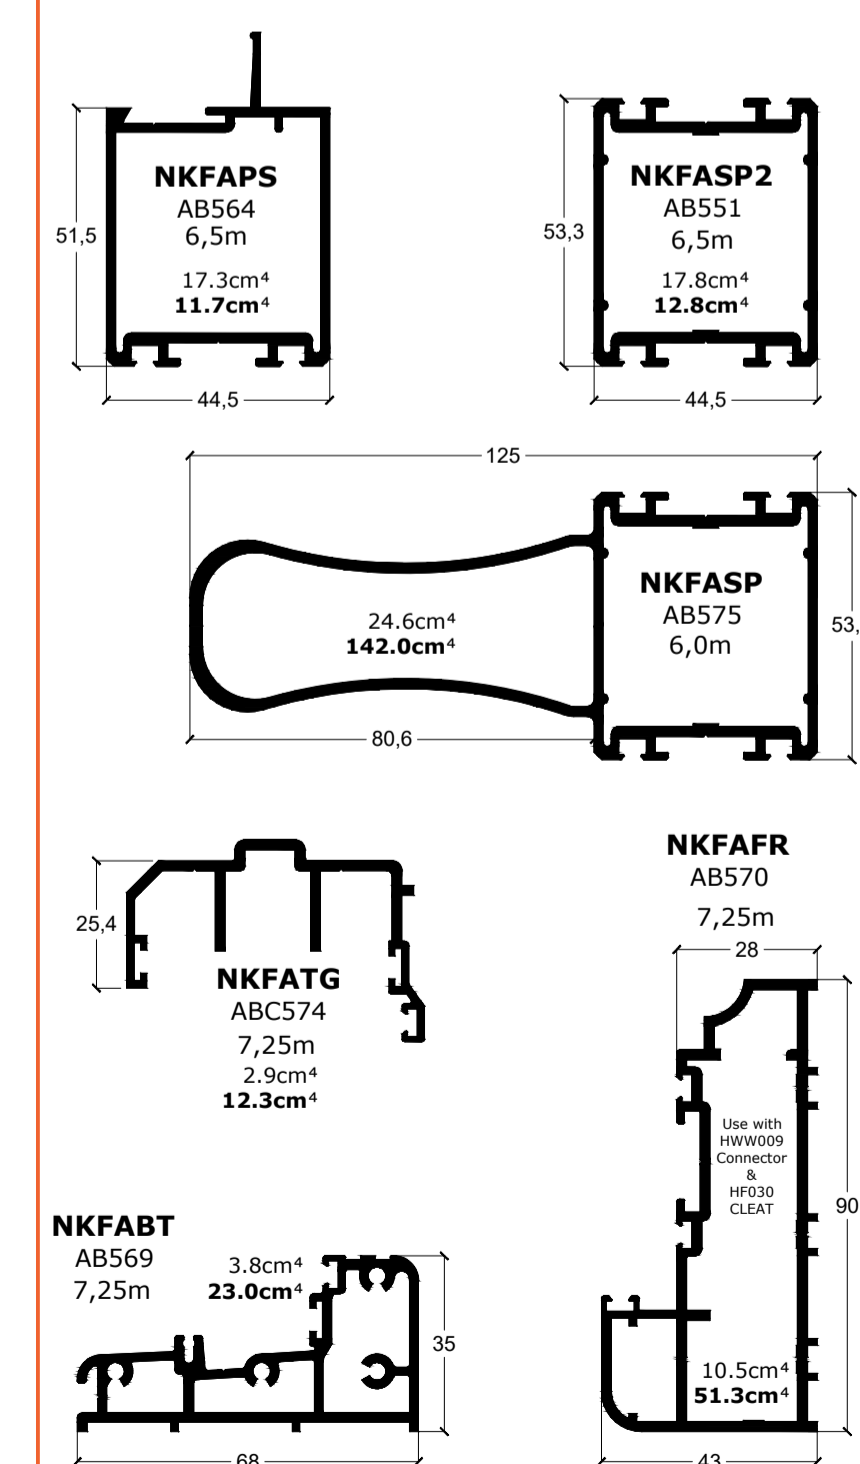

VISTA FOLD

PIVOT WINDOW

FLY SCREEN