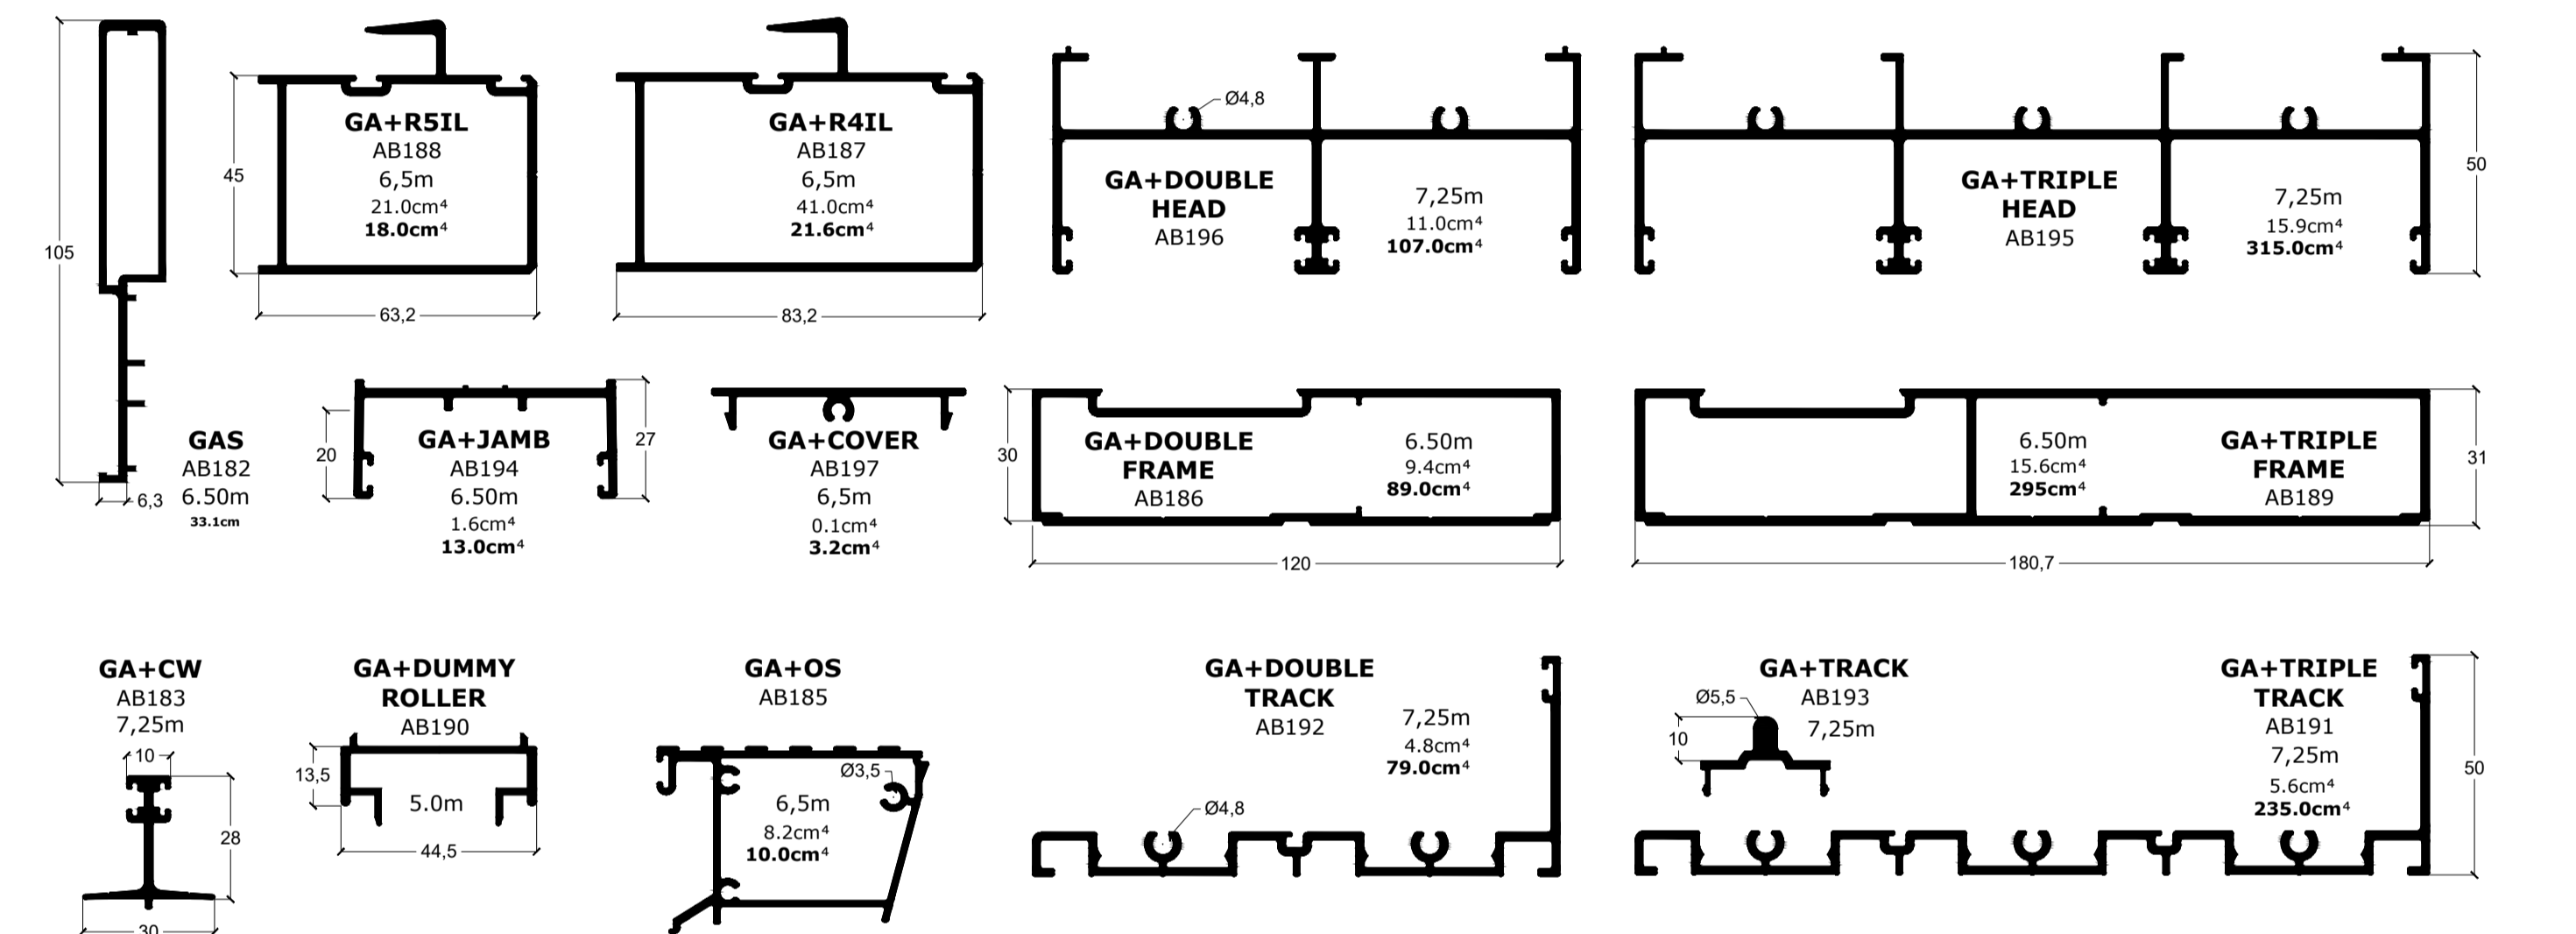

SHOP FRONT MULLION TRANSOM & GLAZING BEADS

SHOP FRONT ADAPTORS & FILLERS

DOOR SECTIONS

HEAD & CORNER

CASEMENT

GALAXY

FLUSH GLAZING

FOLDAWAY

VISTA FOLD

PIVOT WINDOW

FLY SCREEN