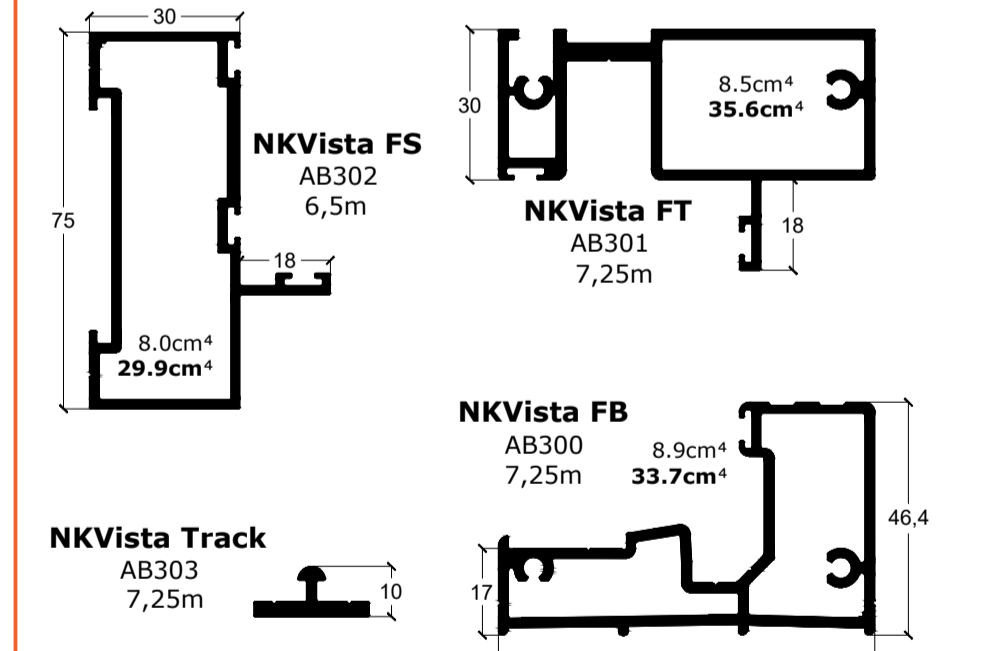

VISTA FOLD

PIVOT WINDOW

FLY SCREEN