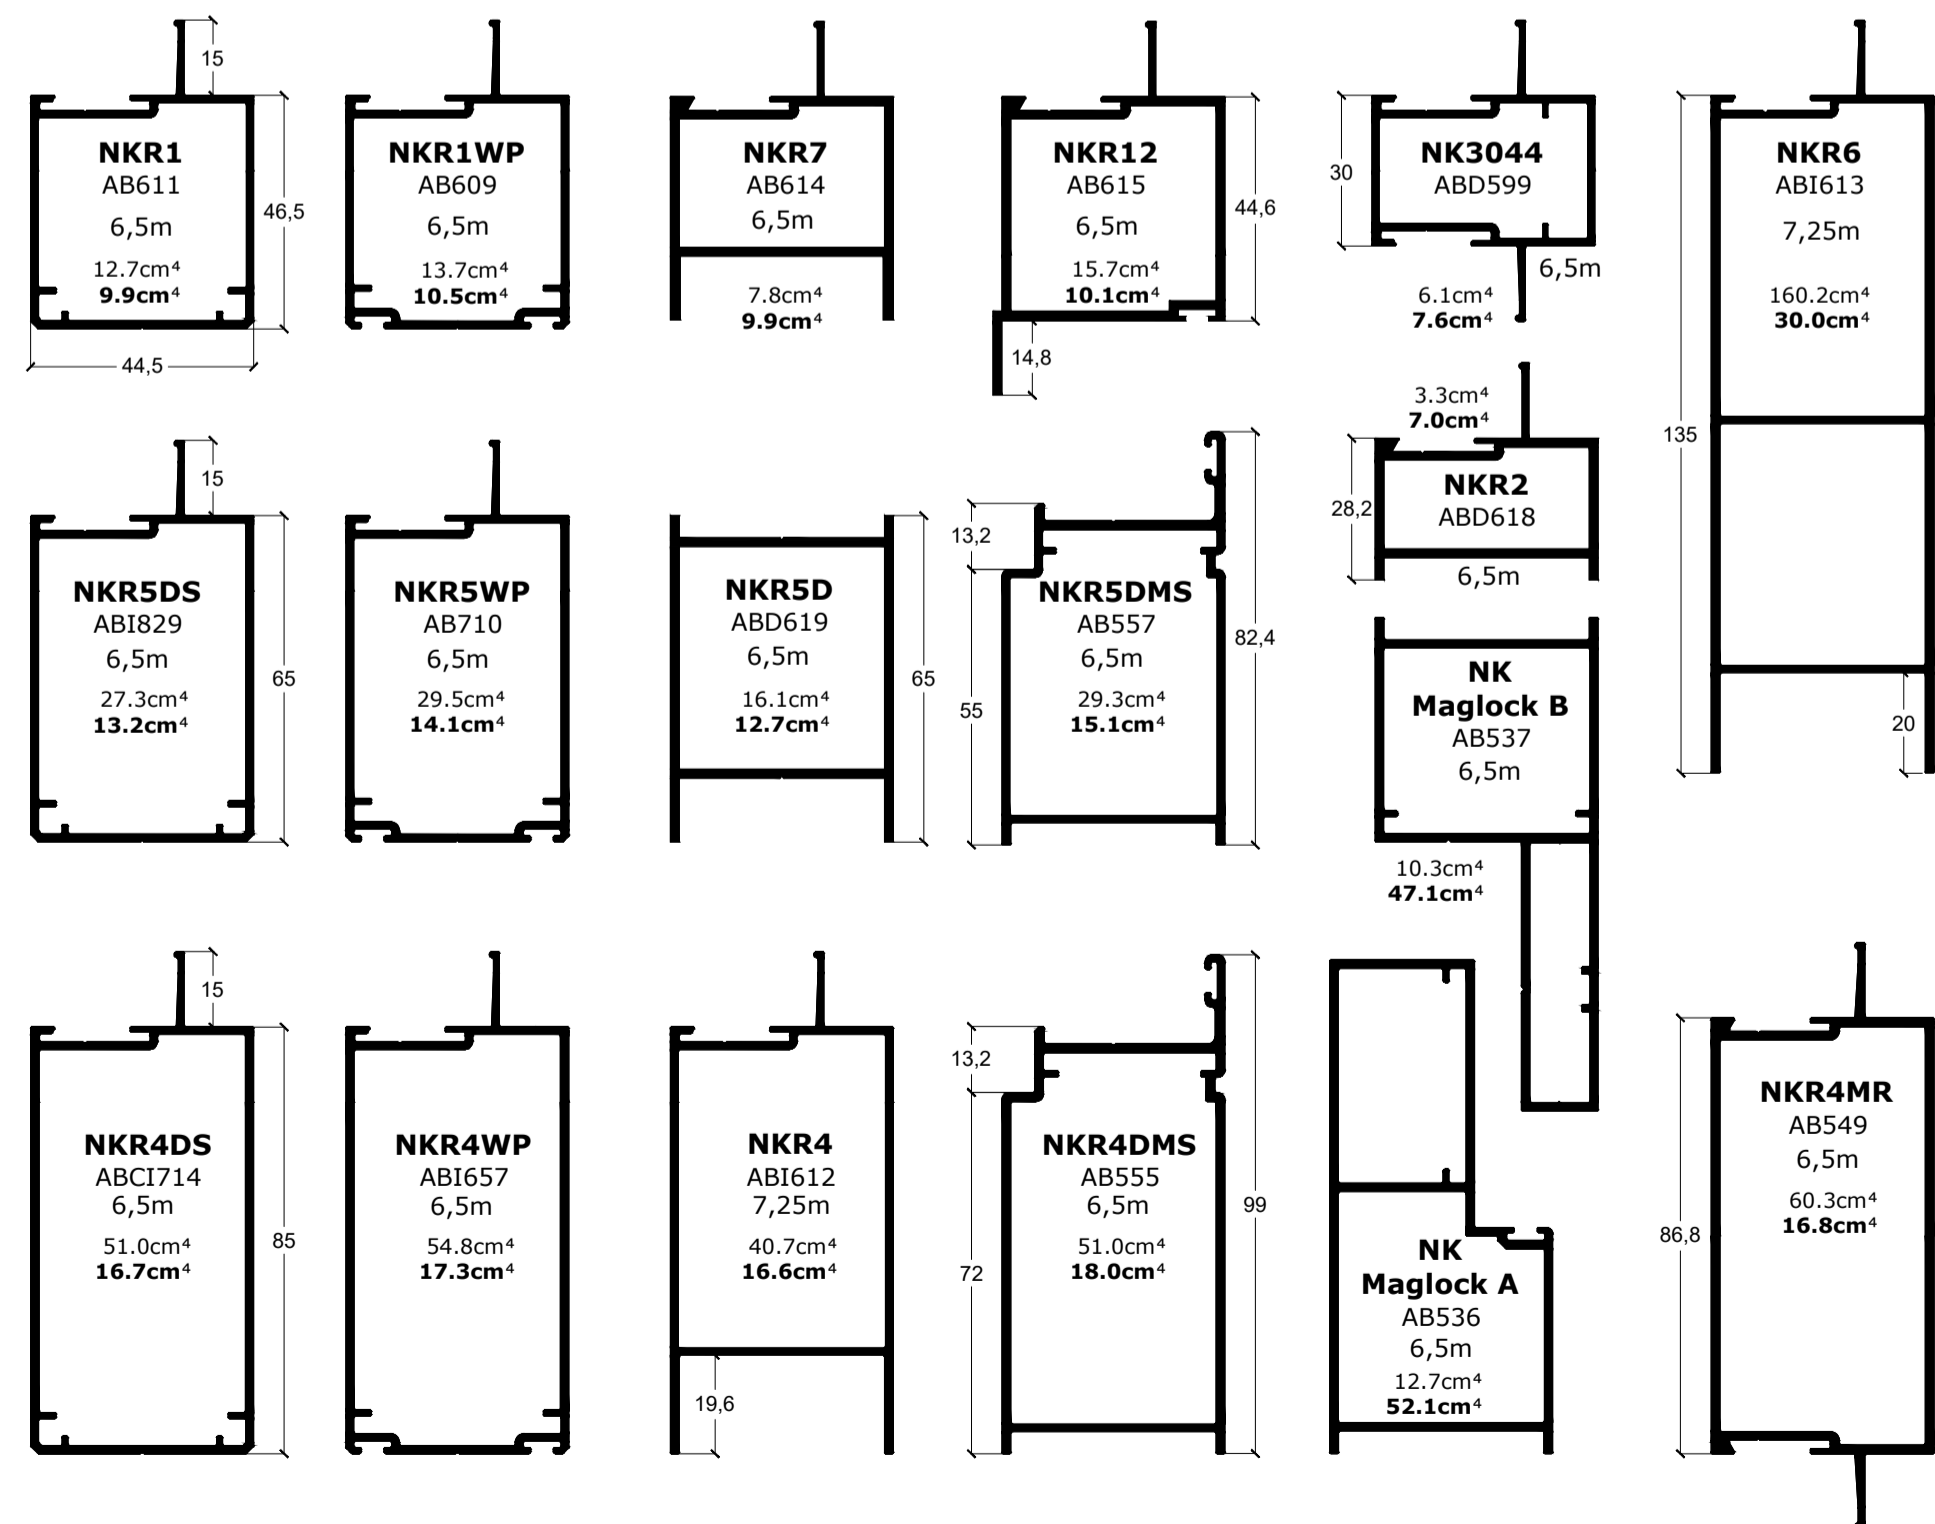

SHOP FRONT MULLION TRANSOM & GLAZING BEADS

SHOP FRONT ADAPTORS & FILLERS

DOOR SECTIONS

HEAD & CORNER

CASEMENT

GALAXY

FLUSH GLAZING

FOLDAWAY

VISTA FOLD

PIVOT WINDOW

FLY SCREEN